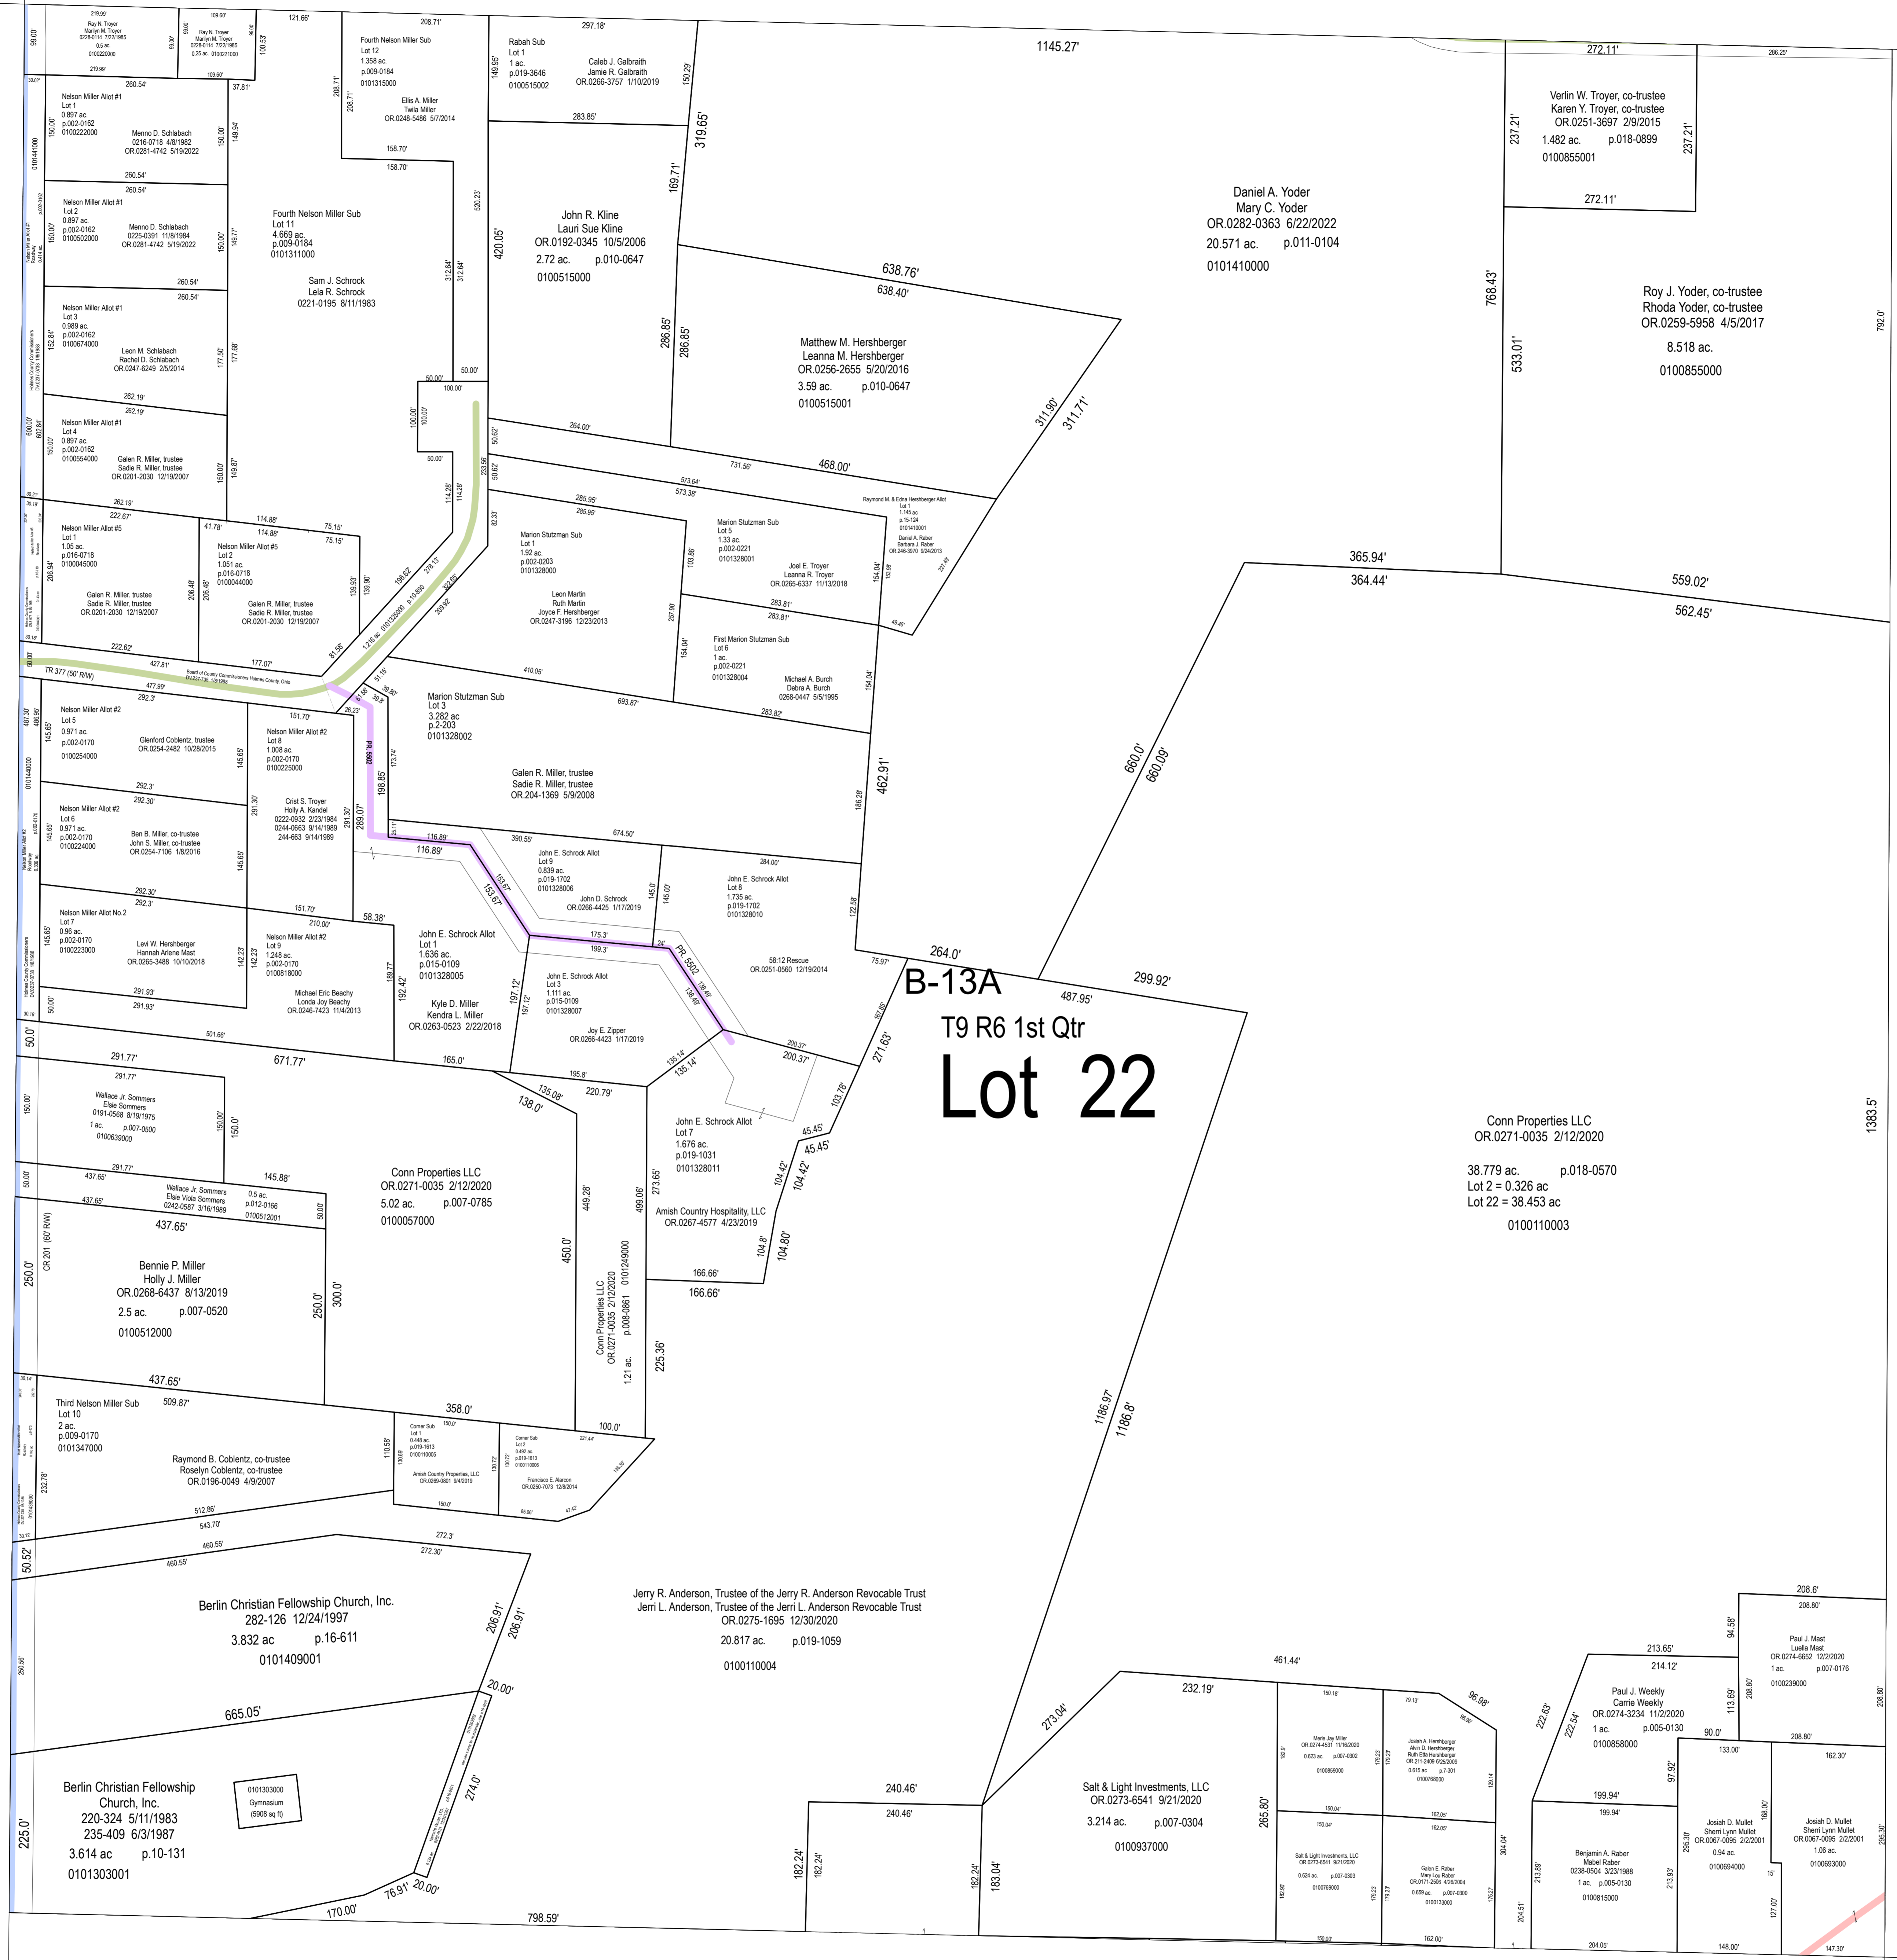

B-13A

T9 R6 1st Qtr

Lot 22

S.F.T.
new survey required for next transfer

Last Revision: 6/24/2022

Lot 22, 1st Qtr.
T-9, R-6
Berlin Twp.
Holmes County, Ohio

B-13A